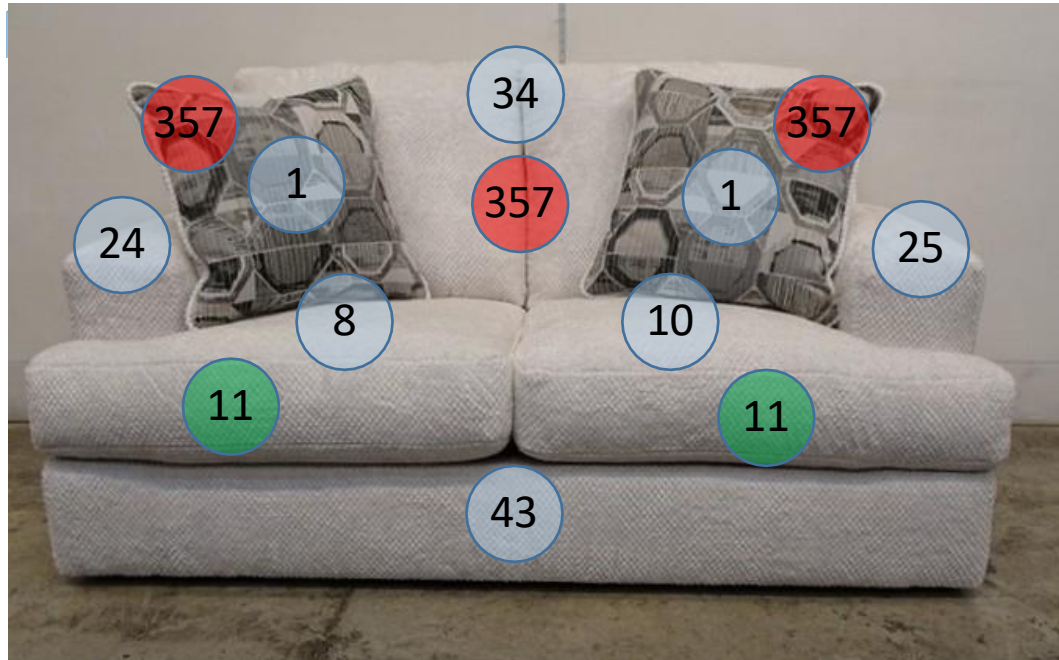

# 3140335

Call Out	Description
● (Red)	Blown Fiber
● (Yellow)	Cushion Chaise Pad - top Pad
● (Green)	Cushion Foam
● (Orange)	KD Component
● (Blue)	Cover

*Signature*  
DESIGN  
BY **ASHLEY**®

46

362

433

170

*Signature*  
DESIGN  
BY **ASHLEY**®